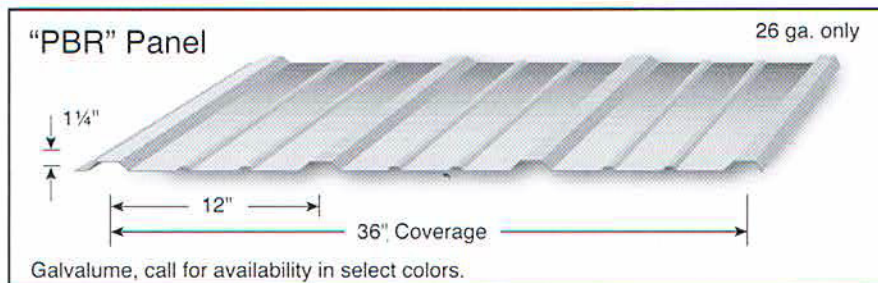

Tudor Brown

Burnished Slate

40 Year Paint Warranty Available
EnergyStar® Compliant Paint Available

Metal color may vary slightly from printed color.

*29 gauge only