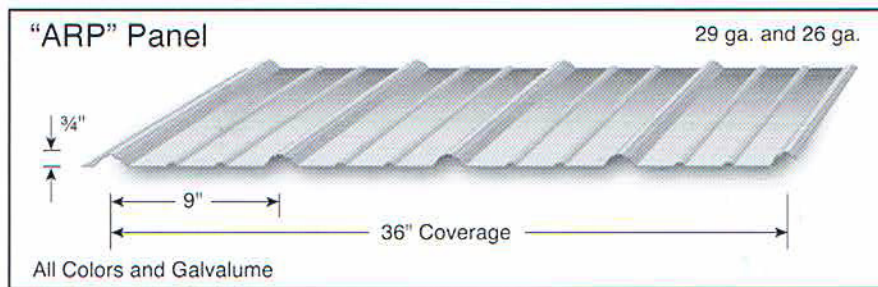

Tudor Brown

Burnished Slate

40 Year Paint Warranty Available
EnergyStar® Compliant Paint Available

Metal color may vary slightly from printed color.

*29 gauge only