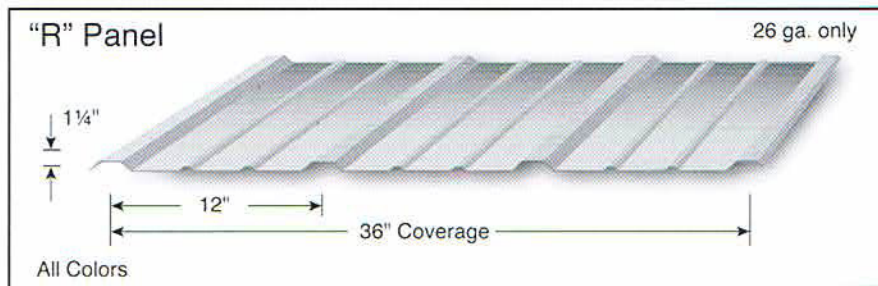

Tudor Brown

Burnished Slate

40 Year Paint Warranty Available
EnergyStar® Compliant Paint Available

Metal color may vary slightly from printed color.

*29 gauge only